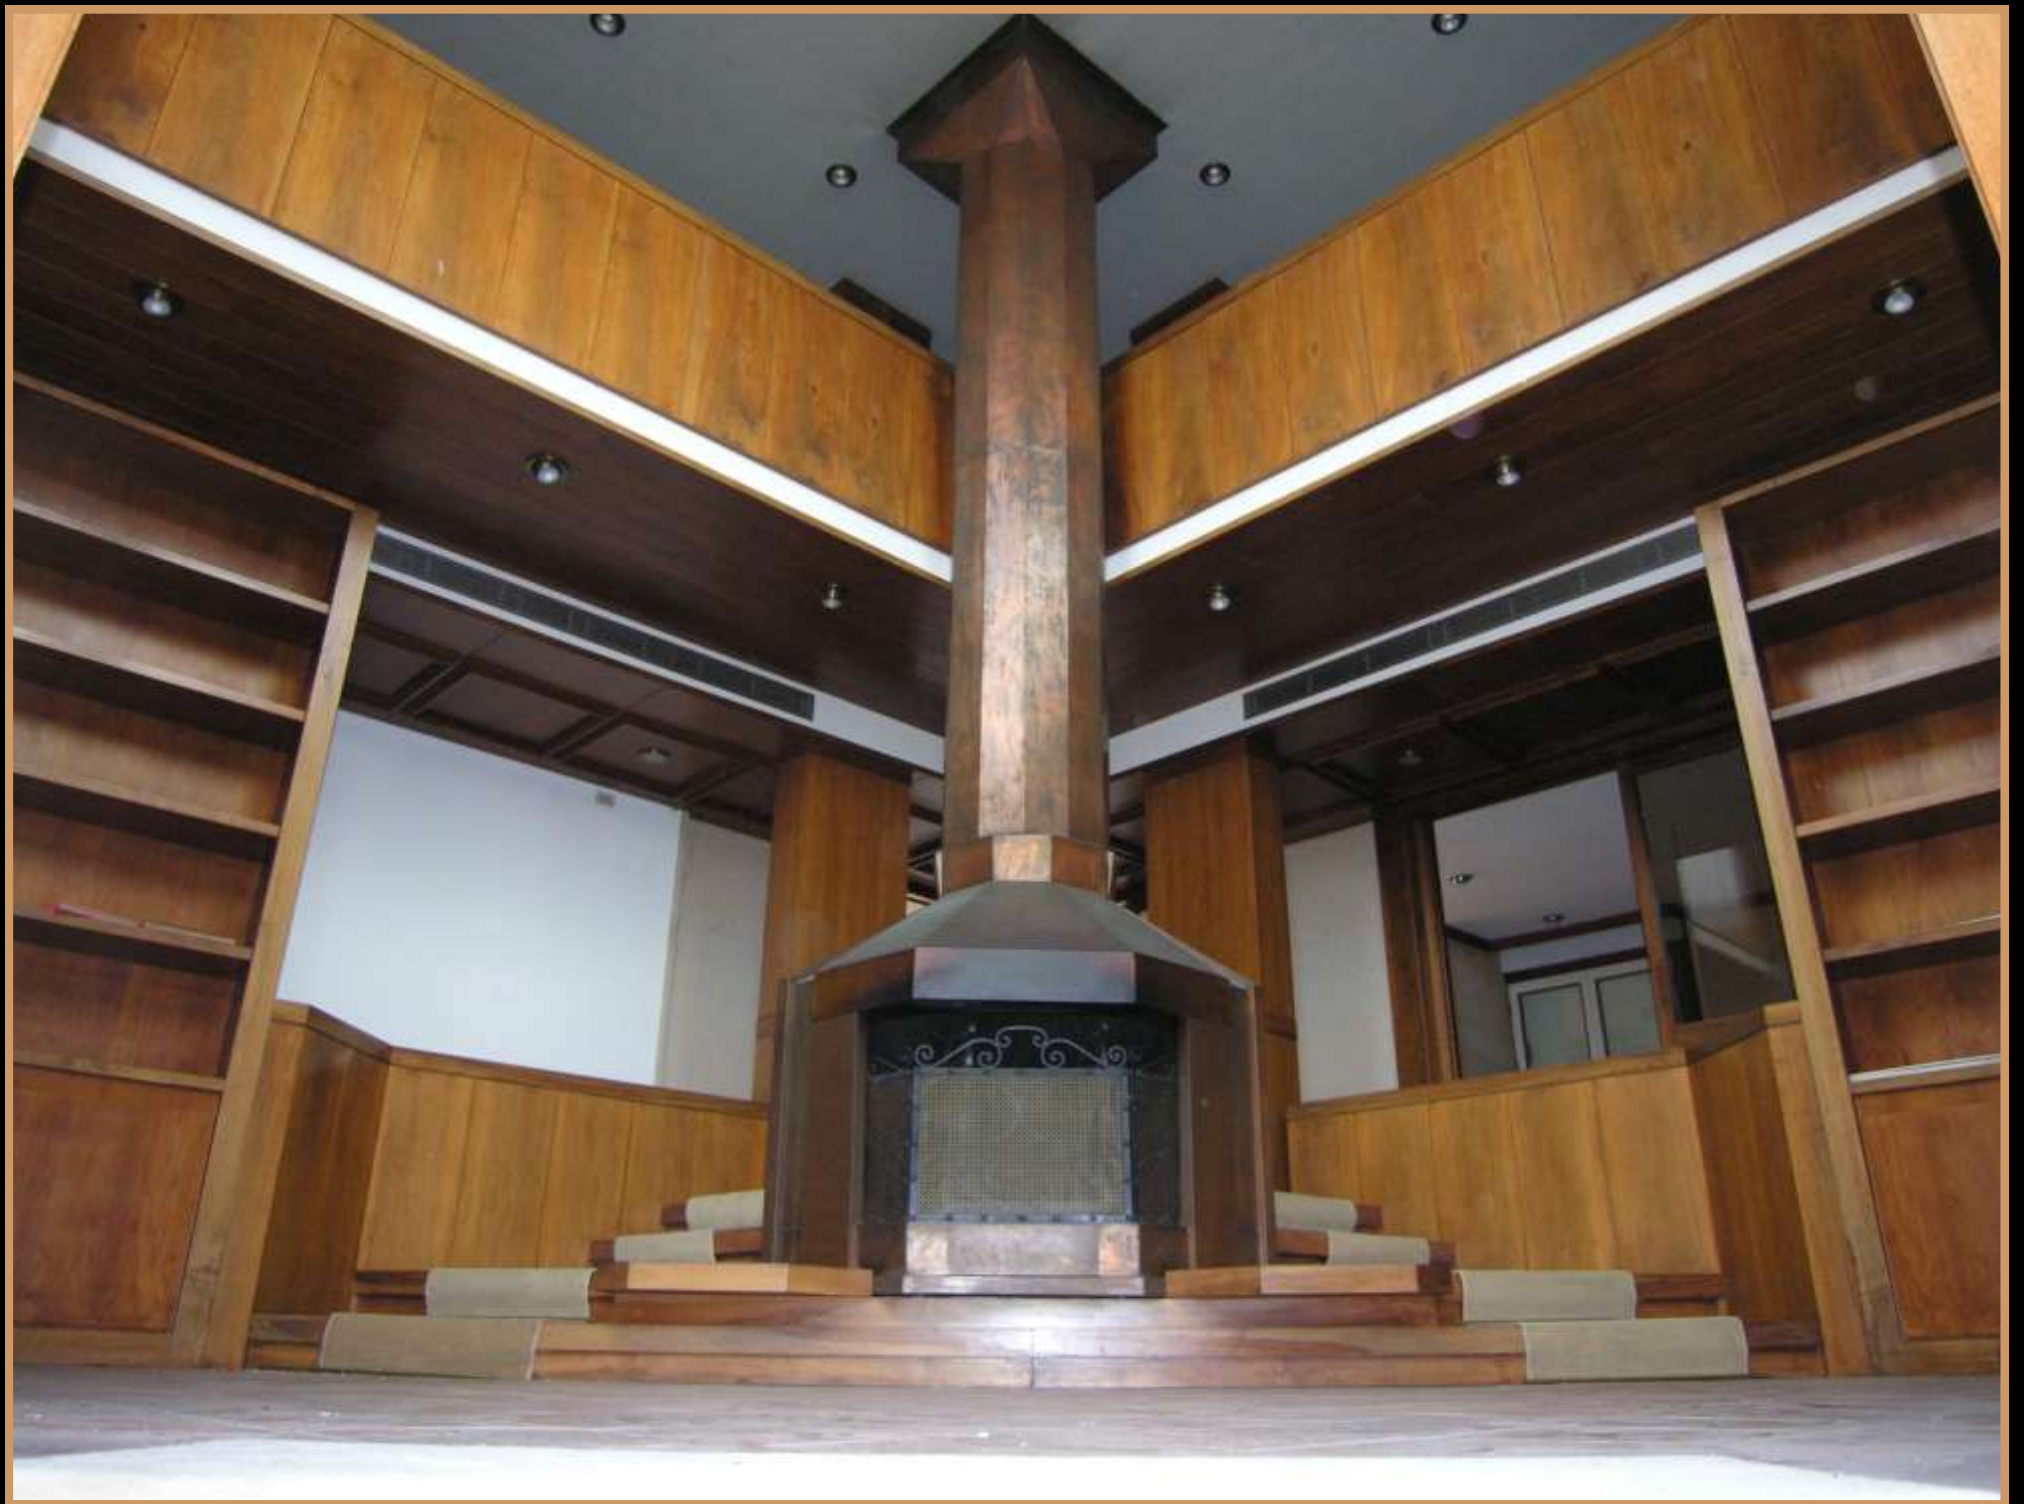

Villa Monticello

Villa Monticello

(Square Meters)

Surface	1250
Land Lot	8000

Basement

Ground Floor

First Floor

Second Floor