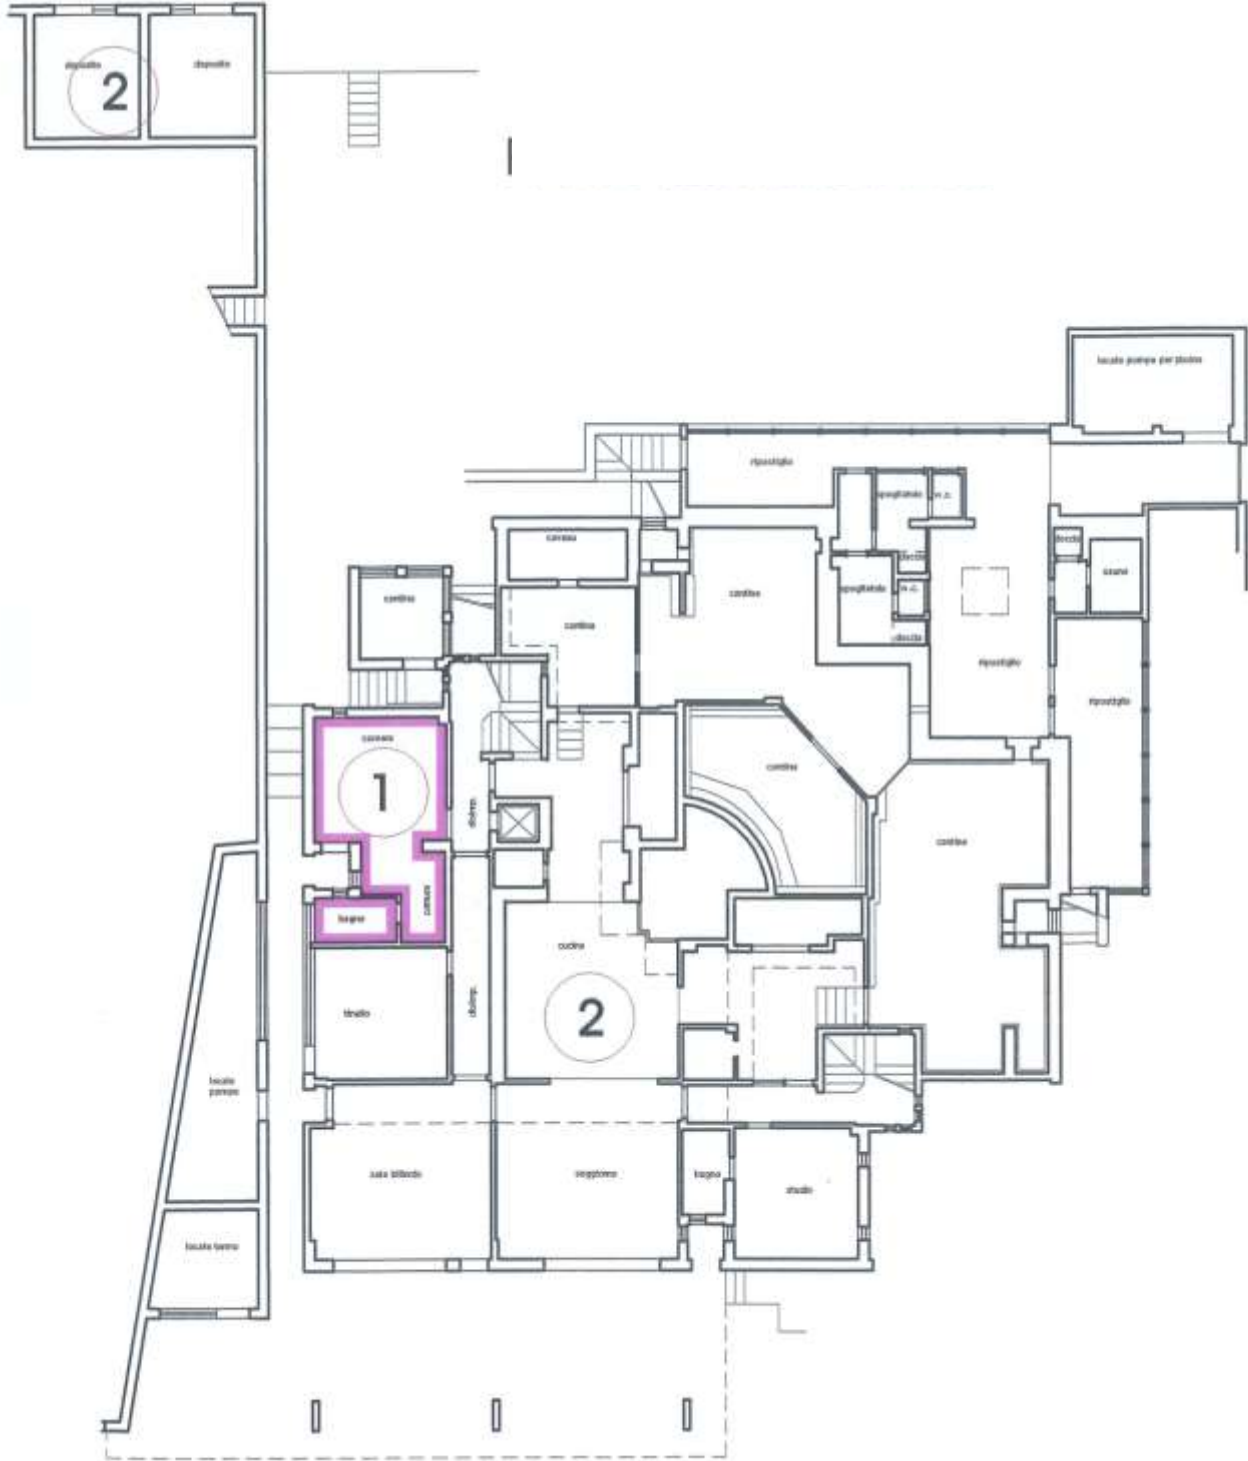

Villa Monticello

Villa Monticello

(Square Meters)

Surface	1250
Land Lot	8000

Basement

Ground Floor

First Floor

Second Floor