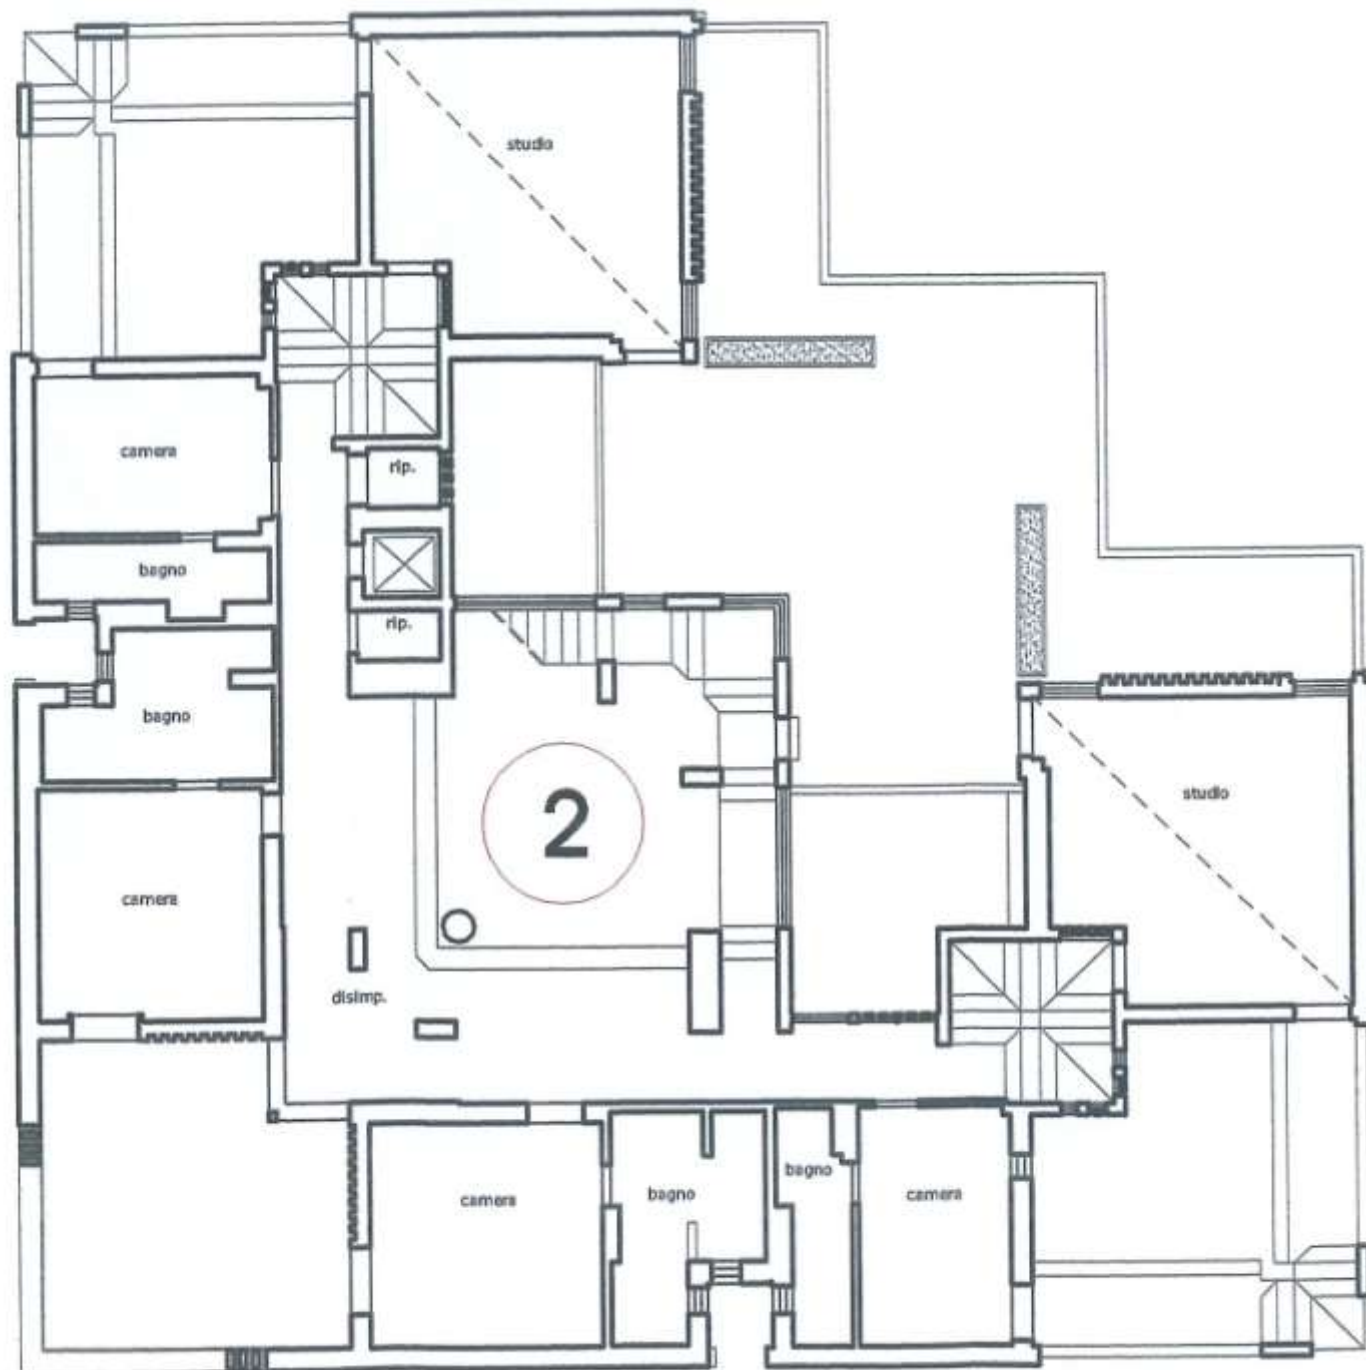

Villa Monticello

Villa Monticello

(Square Meters)

Surface	1250
Land Lot	8000

Basement

Ground Floor

First Floor

Second Floor