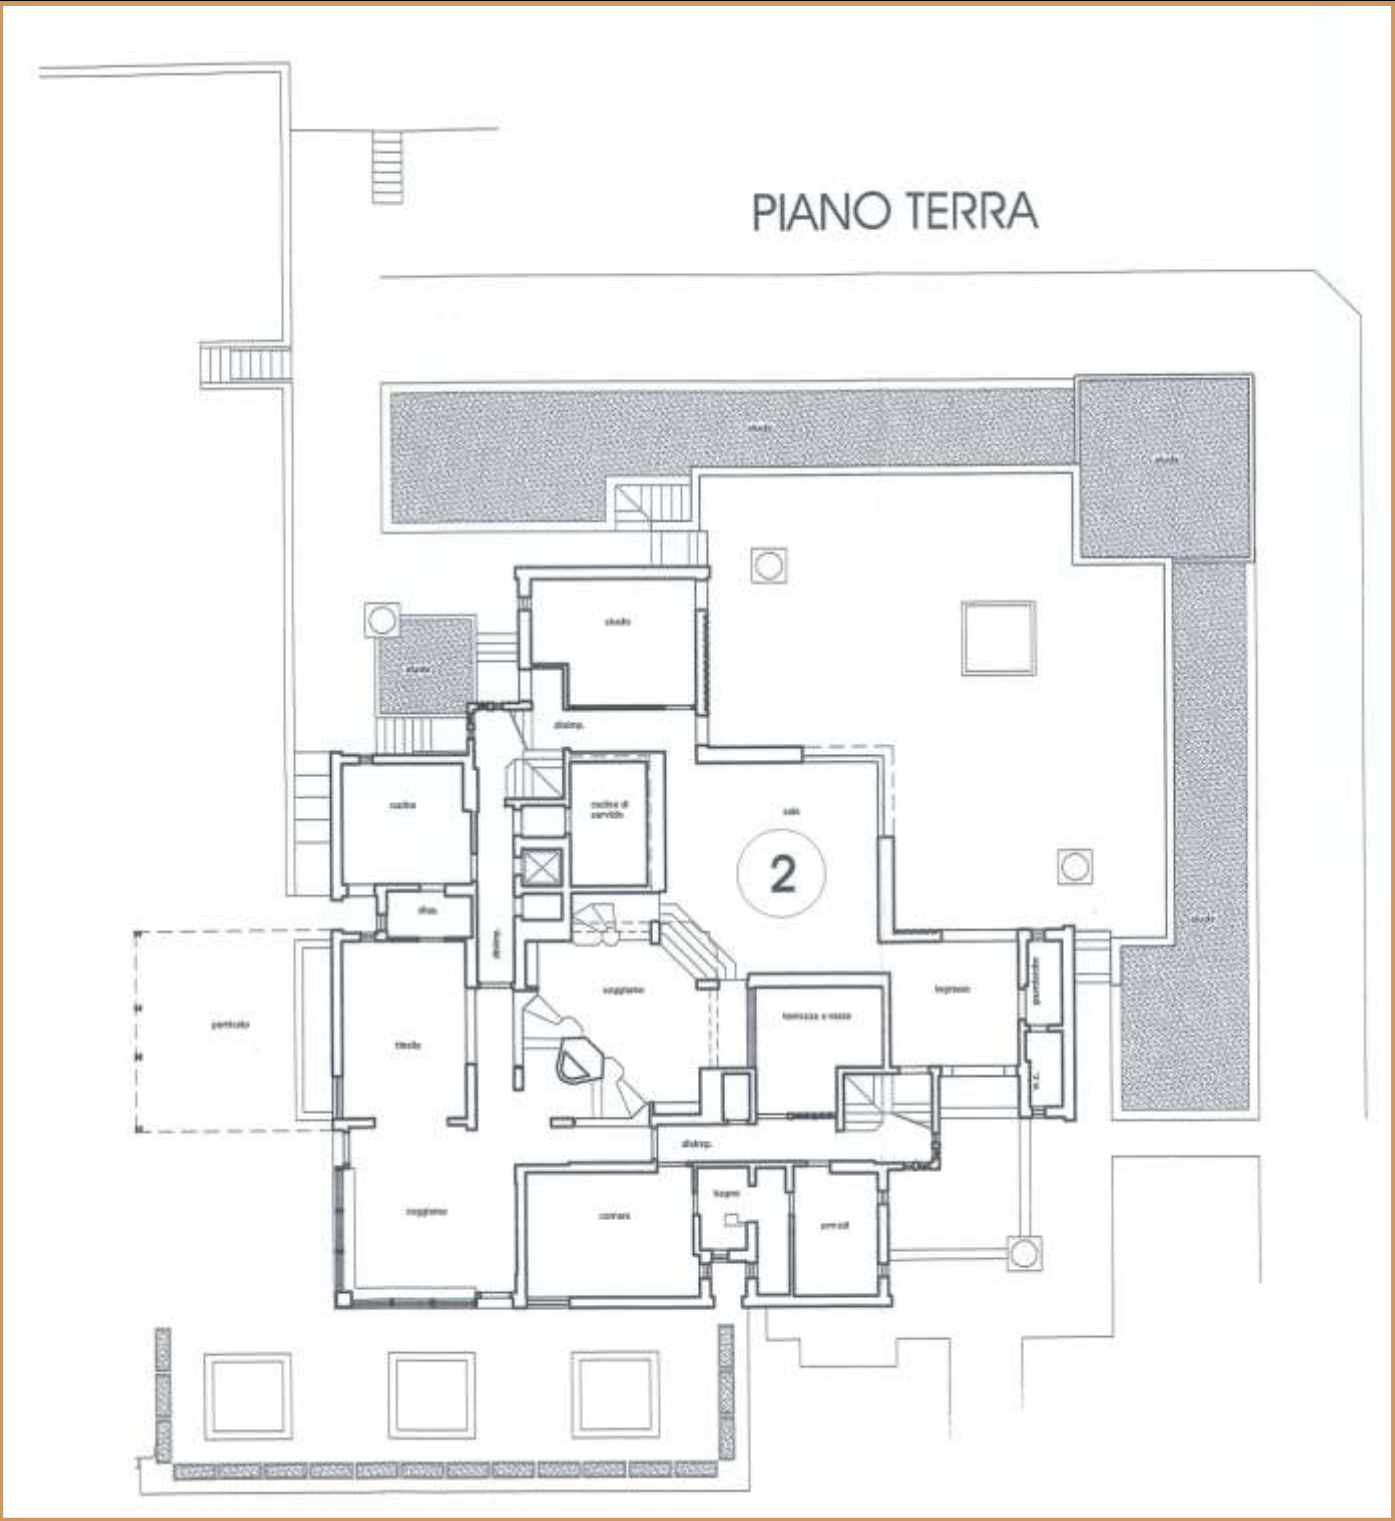

Villa Monticello

Villa Monticello

(Square Meters)

Surface	1250
Land Lot	8000

Basement

Ground Floor

First Floor

Second Floor